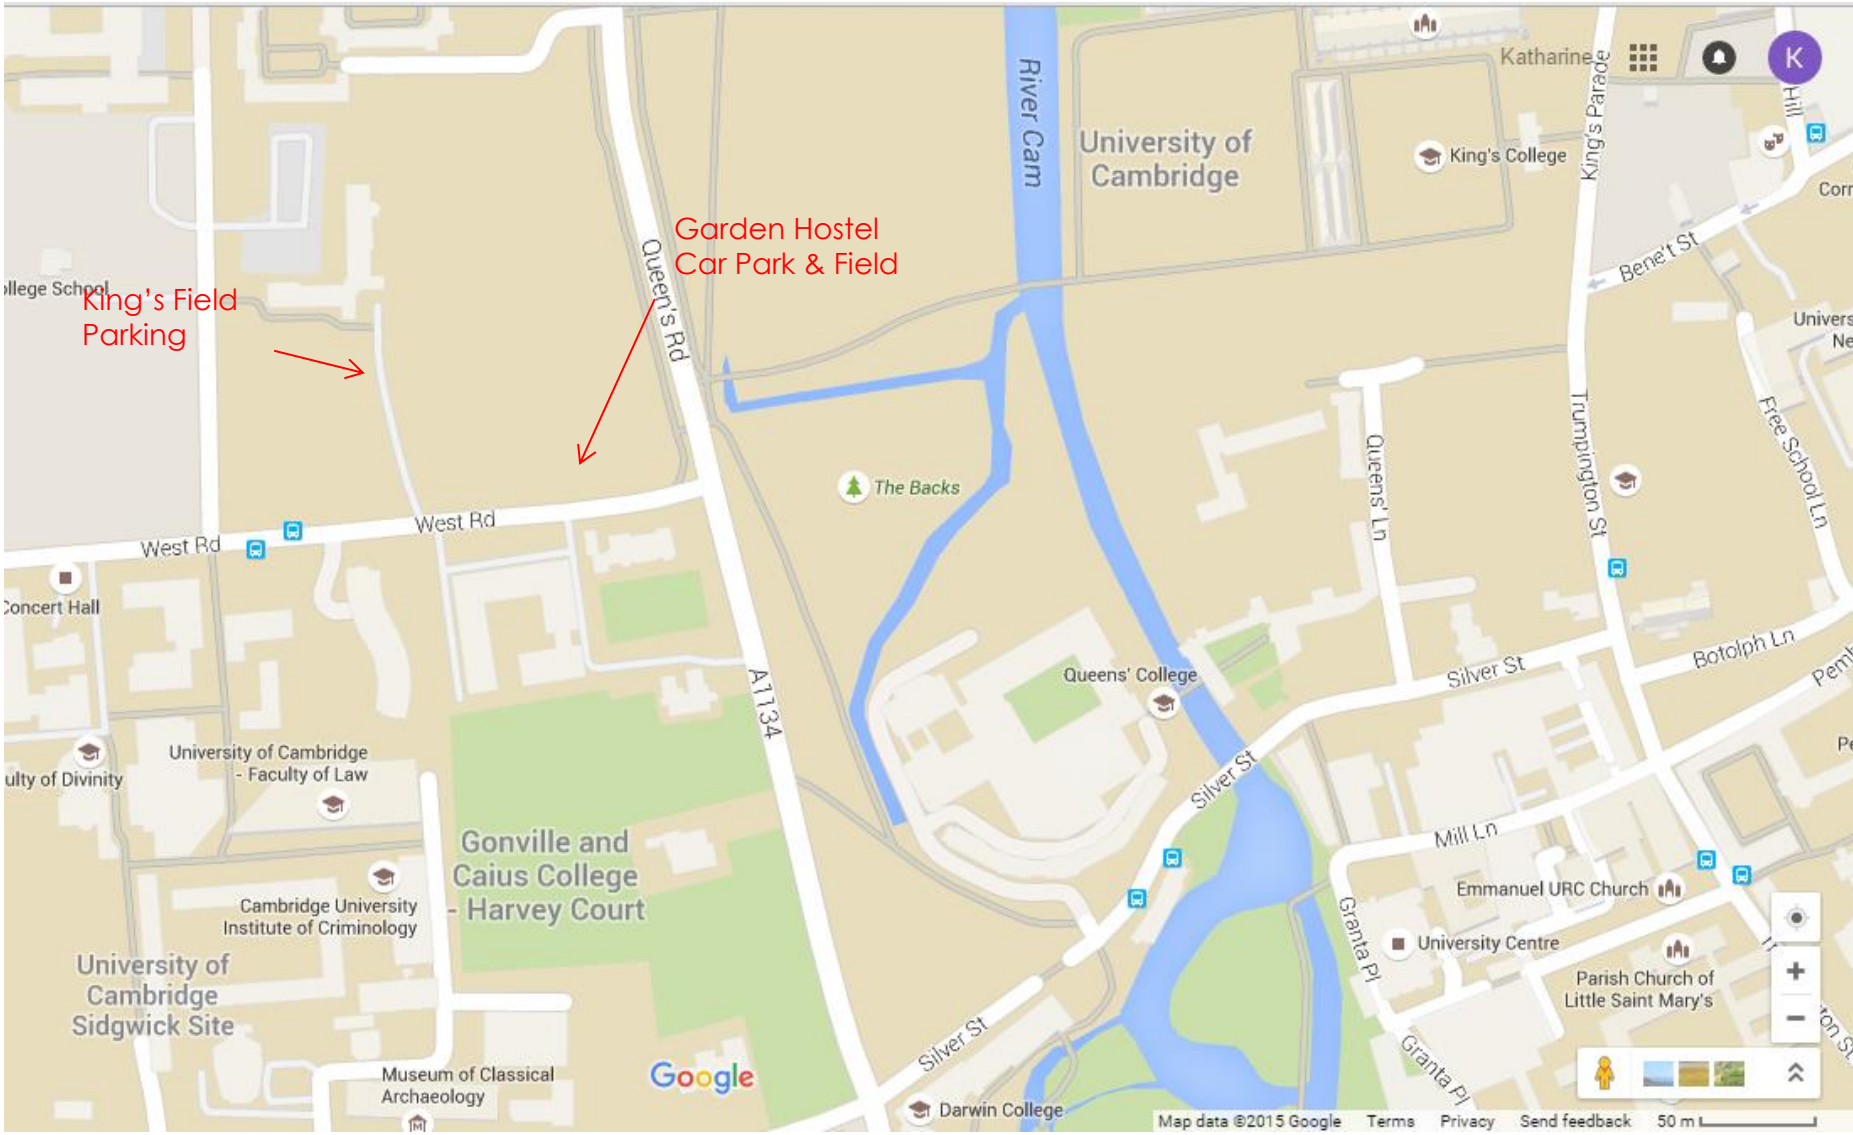

# King's Garden Hostel Car Park on West Road, Cambridge – Postcode CB3 9DW

# King's Garden Hostel Car Park – Street View of Right Turn off West Road – Postcode CB3 9DW

Turn into West Road from Queens Road. The field entrance is the first turning on the right shown above marked with a King's College 'Garden Hostel' sign. As you turn into this opening there are some metal gates in front of you which is the entrance to the Garden Hostel car park. The entrance to the field is to the left of these gates as shown above. Please display your parking permit in the windscreen of your vehicle.