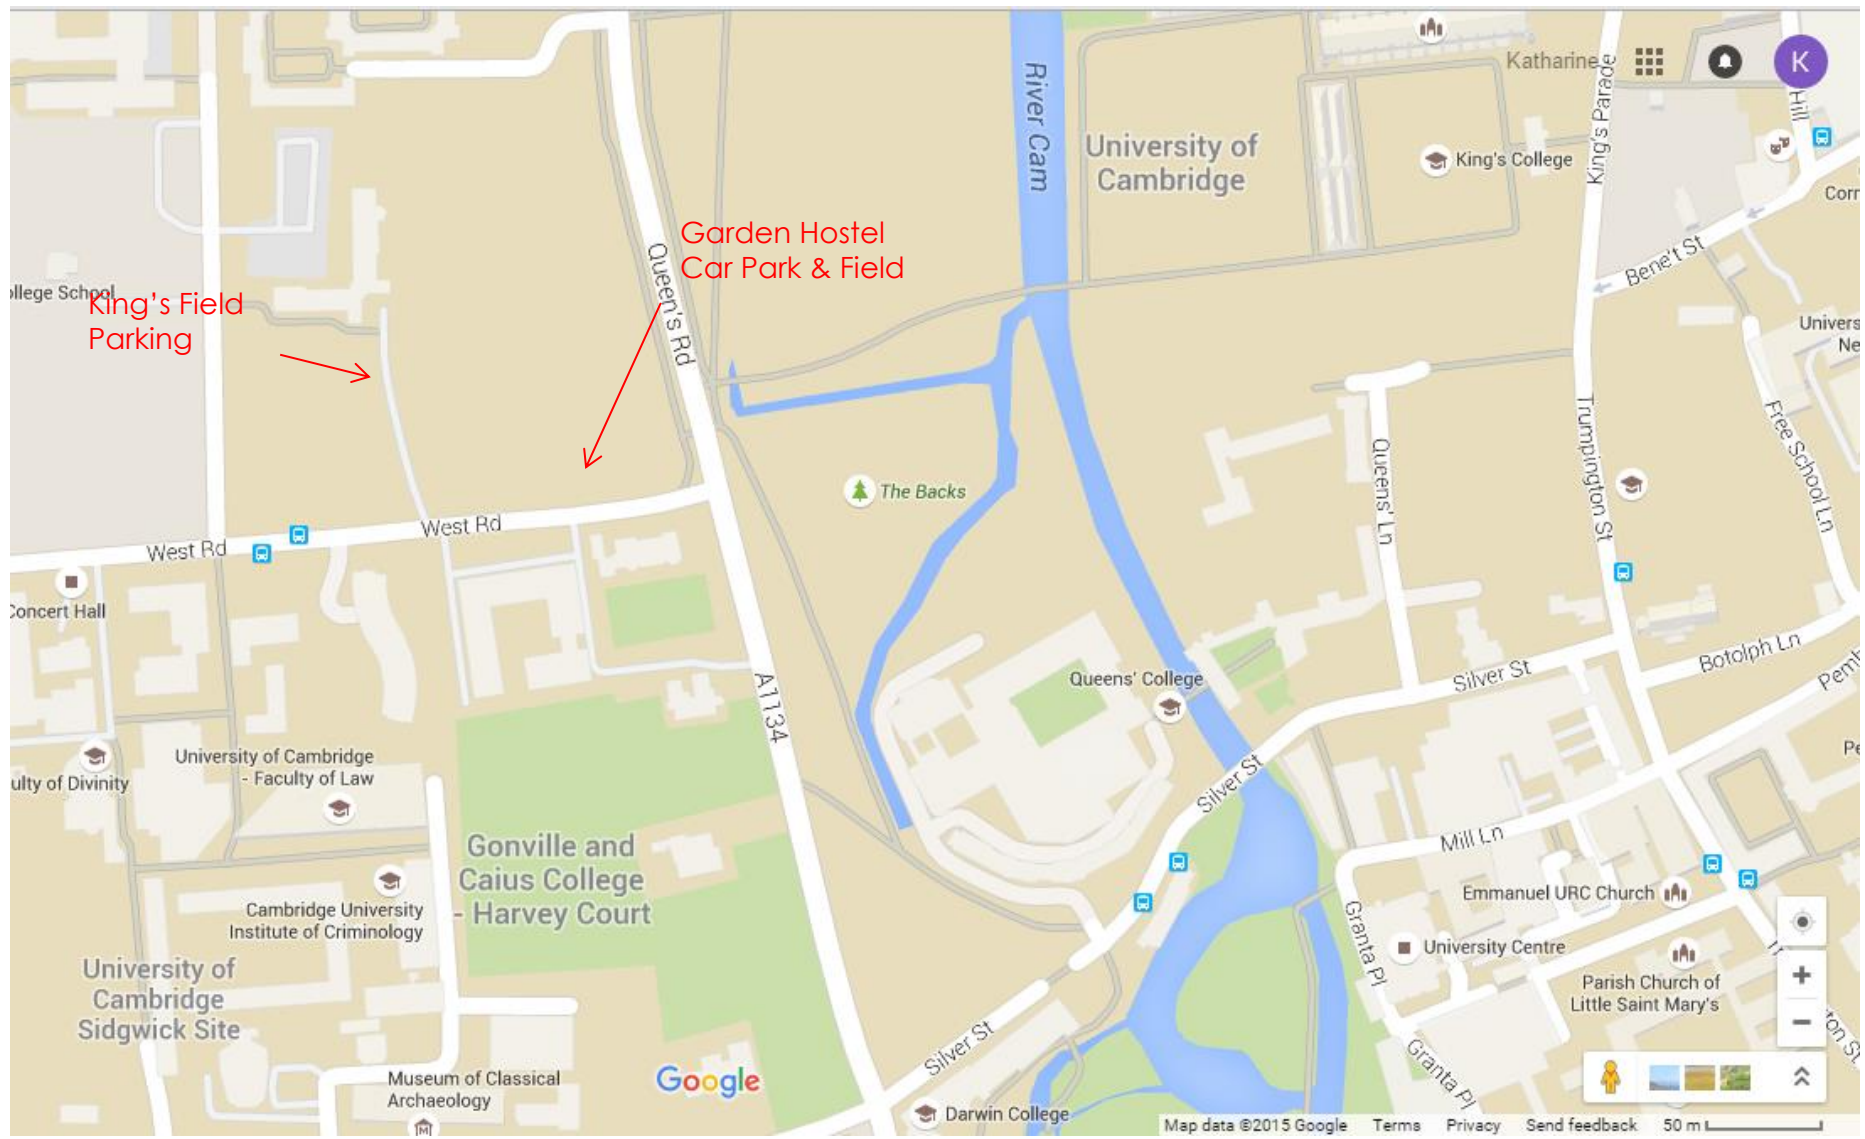

King's Garden Hostel Car Park on West Road, Cambridge – Postcode CB3 9DW

King's Garden Hostel Car Park – Street View of Right Turn off West Road – Postcode CB3 9DW

Turn into West Road from Queens Road. The field entrance is the first turning on the right shown above marked with a King's College 'Garden Hostel' sign. As you turn into this opening there are some metal gates in front of you which is the entrance to the Garden Hostel car park. The entrance to the field is to the left of these gates as shown above. Please display your parking permit in the windscreen of your vehicle.