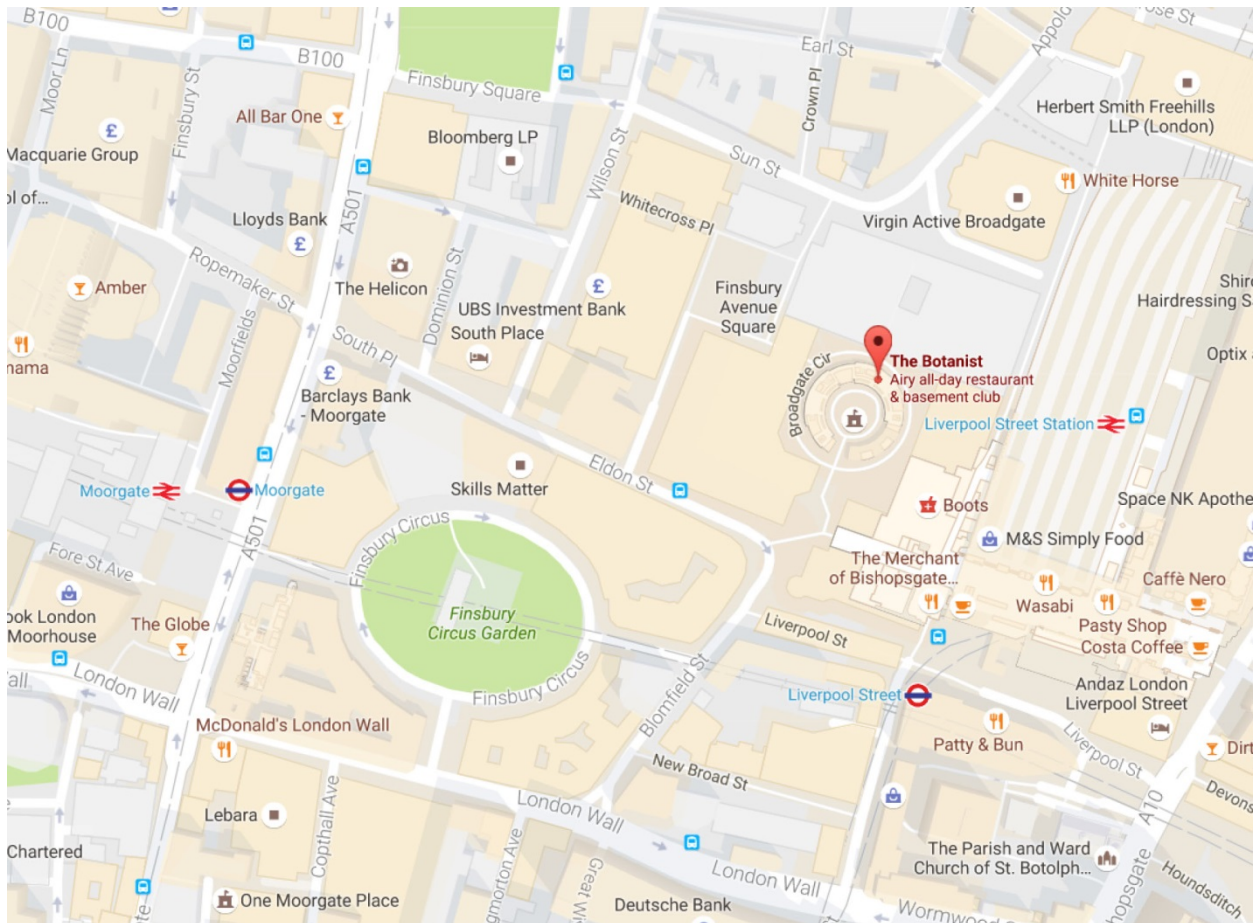

The Botanist - Venue Location

Address

The Botanist

Broadgate Circle London

EC2M 2QS

T: 020 3058 9888 | E: broadgatecircle@thebotanistlondon.com

Tube

The closest underground stations are Liverpool Street or Moorgate. Both stations are less than 5 minutes-walk away. If travelling by rail, the closest overground station is Liverpool Street Station, just 3 minutes-walk away.

Bus

Many buses stop at Liverpool Street station, just a short stroll away. Choose from 8, 11, 23, 26, 35, 43, 47, 48, 78, 133, 135, 149, 205, 242, 344, 388, N8, N11, N26, N35, N133, N205.

The 21, 43 and 141 stop just yards away on Eldon Street.

Parking

London Wall Car Park

23 London Wall

London

EC2V 5DY