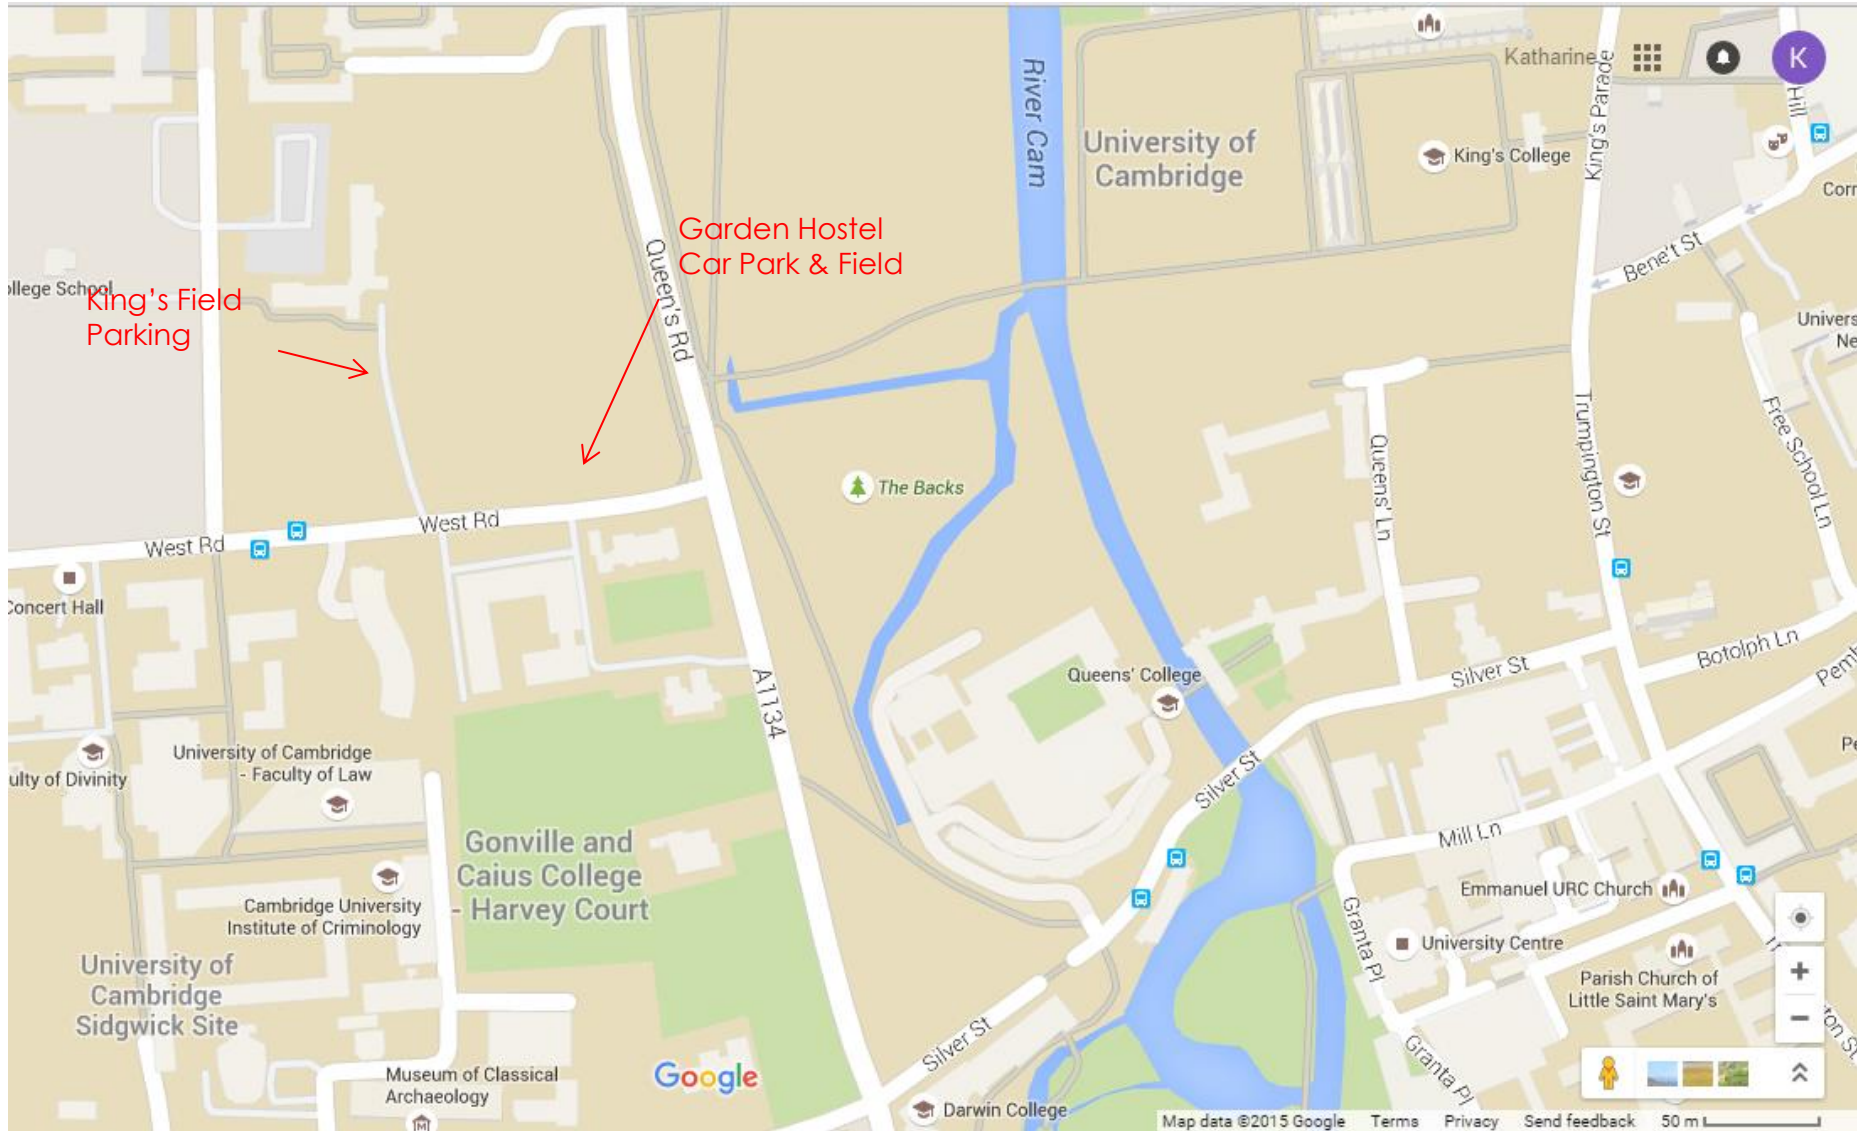

King's Garden Hostel Car Park on West Road, Cambridge – Postcode CB3 9DW

The back gates to King's College on Queen's Road are open from 0830 to 1745. Outside of these hours access is via Silver Street & Kings Parade through Porter's Lodge.

King's Garden Hostel Car Park – Street View of Right Turn off West Road – Postcode CB3 9DW

Turn into West Road from Queens Road. The field entrance is the first turning on the right shown above marked with a King's College 'Garden Hostel' sign. As you turn into this opening there are some metal gates in front of you which is the entrance to the Garden Hostel car park. The entrance to the field is to the left of these gates as shown above. Please display your parking permit in the windscreen of your vehicle.