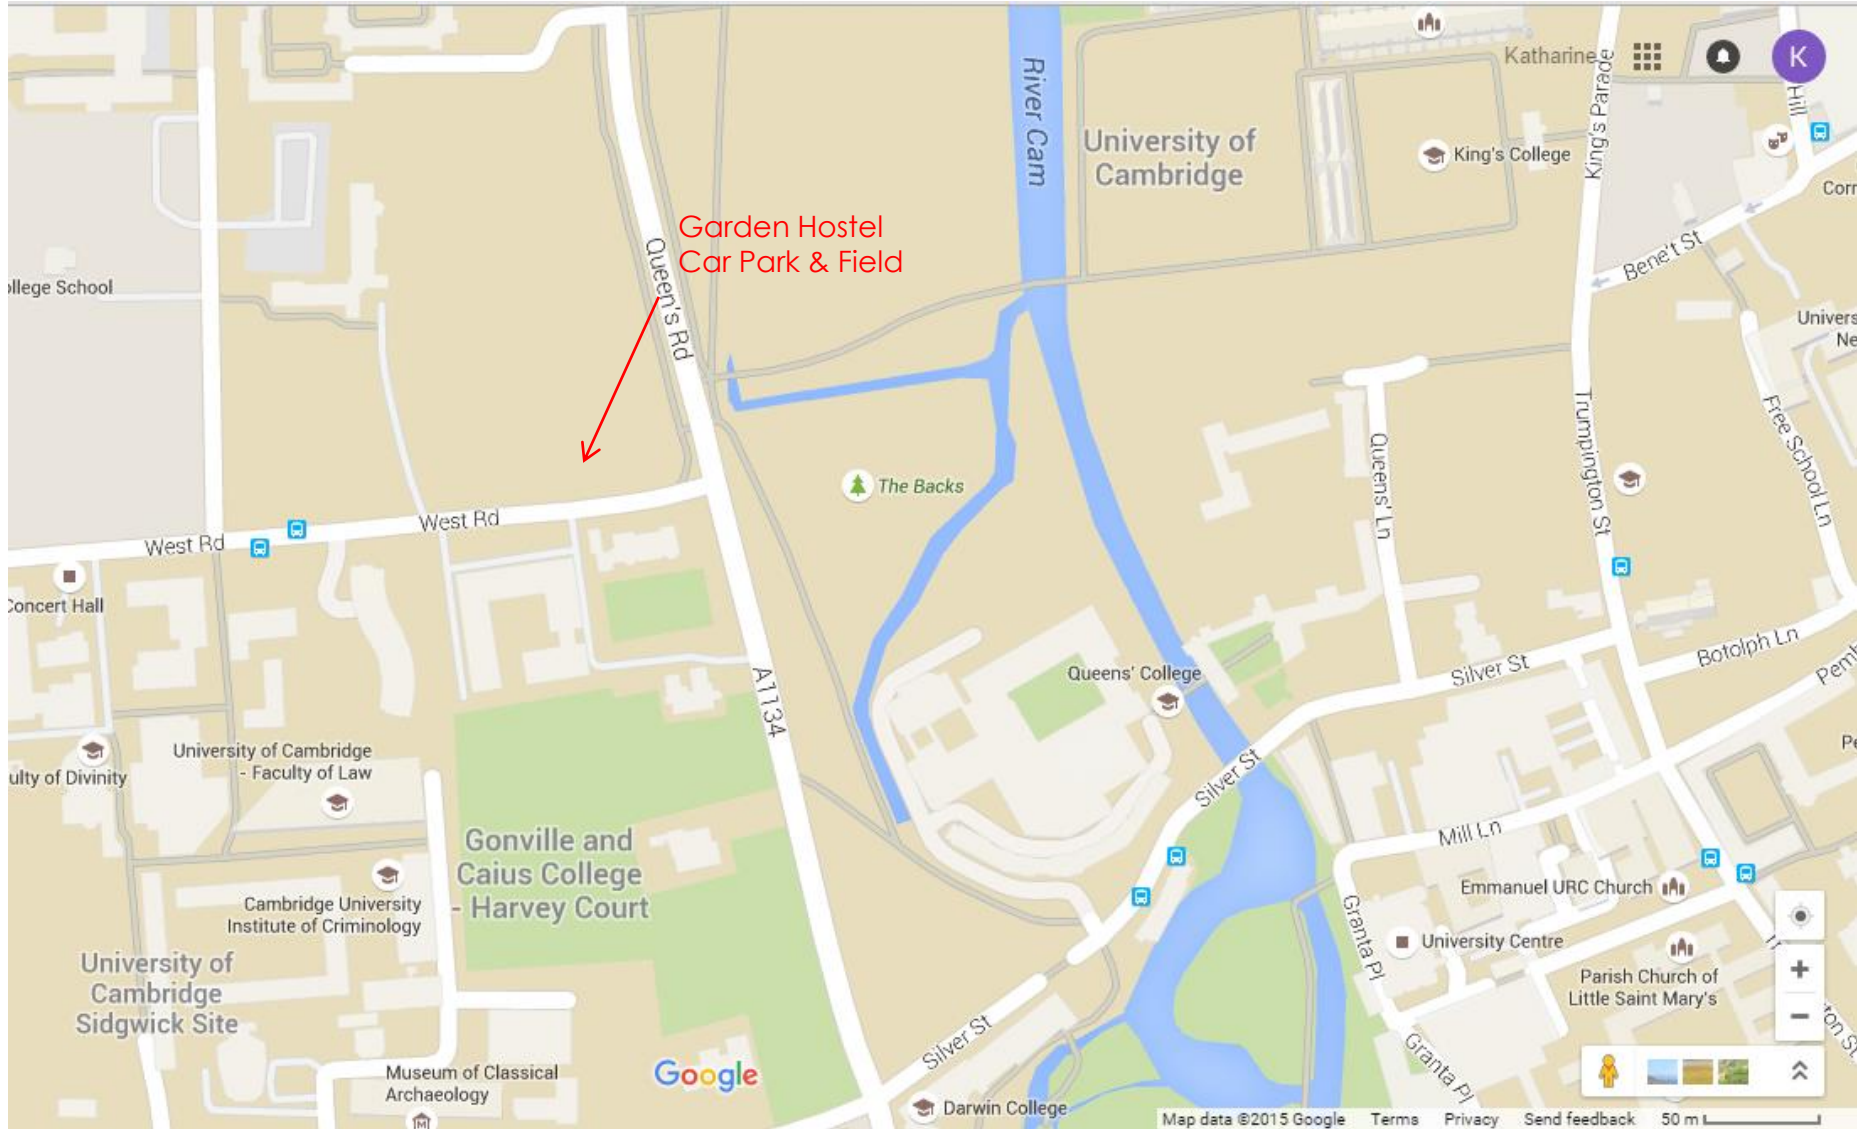

King's Garden Hostel Car Park on West Road, Cambridge – Postcode CB3 9DW

The back gate to King's College on Queen's Road is tended by Visitor Guides. In the event you arrive when they are changing positions, please use Silver Street & Kings Parade and enter the College through Porters' Lodge.

King's Garden Hostel Car Park – Street View of Right Turn off West Road – Postcode CB3 9DW

Turn into West Road from Queens Road. The field entrance is the first turning on the right shown above marked with a King's College 'Garden Hostel' sign. As you turn into this opening there are some metal gates in front of you which is the entrance to the Garden Hostel car park. The entrance to the field is to the left of these gates as shown above. Please display your parking permit in the windscreen of your vehicle.